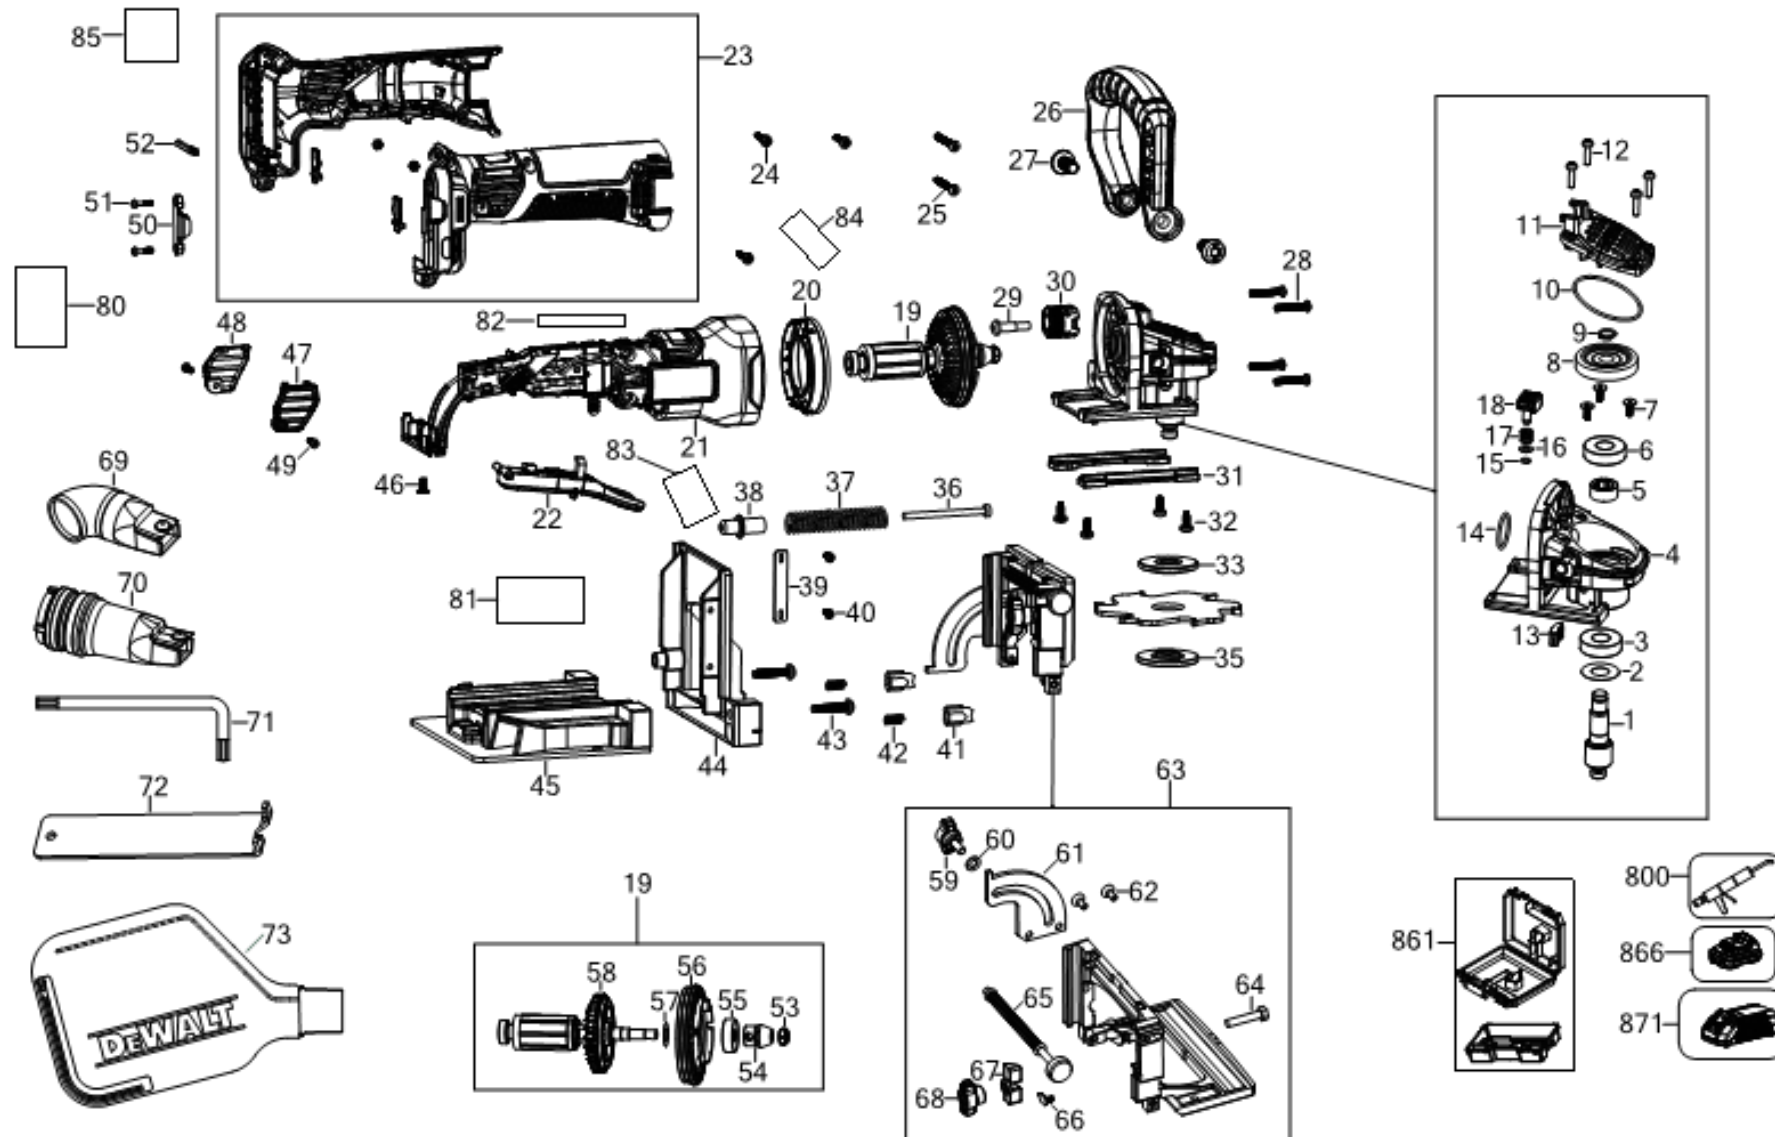

DEWALT

DCW682

Typ
1

©

E21131

www.2helpU.com

21/02/2022

Parts List DCW682P2 JOINTER GROOVER 1

Item	Part Number	Qty	Part Description	General Description	Other Info	Repair Inst	Markets
1	N863872	1	SPINDLE	M10	M10	No	QW
2	638229-00	1	WASHER			No	QW
3	N150961	1	BEARING	60012RS		No	QW
4	N863859	1	GEARCASE			No	QW
5	N095815	1	SLEEVE			No	QW
6	N150961	1	BEARING	60012RS		No	QW
7	N118088	3	SCREW			No	QW
8	N153126	1	GEAR			No	QW
9	444793-00	1	CIRCLIP			No	QW
10	N094024	1	O RING			No	QW
11	N116180	1	GEARCASE COVER			No	QW
12	N122904	4	SCREW			No	QW
13	N489769	1	PLUG			No	QW
14	N119639	1	O RING			No	QW
15	N094012	1	O RING			No	QW
16	N447838	1	WASHER			No	QW
17	N092954	1	SPRING			No	QW
18	N181767	1	SPINDLE LOCK			No	QW
19	N769802	1	ROTOR SA			No	QW
20	N478435	1	BAFFLE			No	QW
21	NA146296	1	MOTOR SA	SA MOTOR AND MODULEEURO		No	QW
22	N471601	1	PADDLE			No	QW
23	NA152438	1	HANDLE SA	EURO	EURO	No	QW
24	330019-04	3	SCREW			No	QW
25	330065-33	2	SCREW			No	QW
26	N863904	1	HANDLE			No	QW
27	330045-32	2	SCREW			No	QW
28	330065-31	4	PLASTIC SCREW			No	QW
29	147791-00	1	SCREW			No	QW
30	NA033471	1	DEPTH STOP			No	QW
31	147736-01	2	PAD			No	QW
32	330045-05	4	SCREW			No	QW